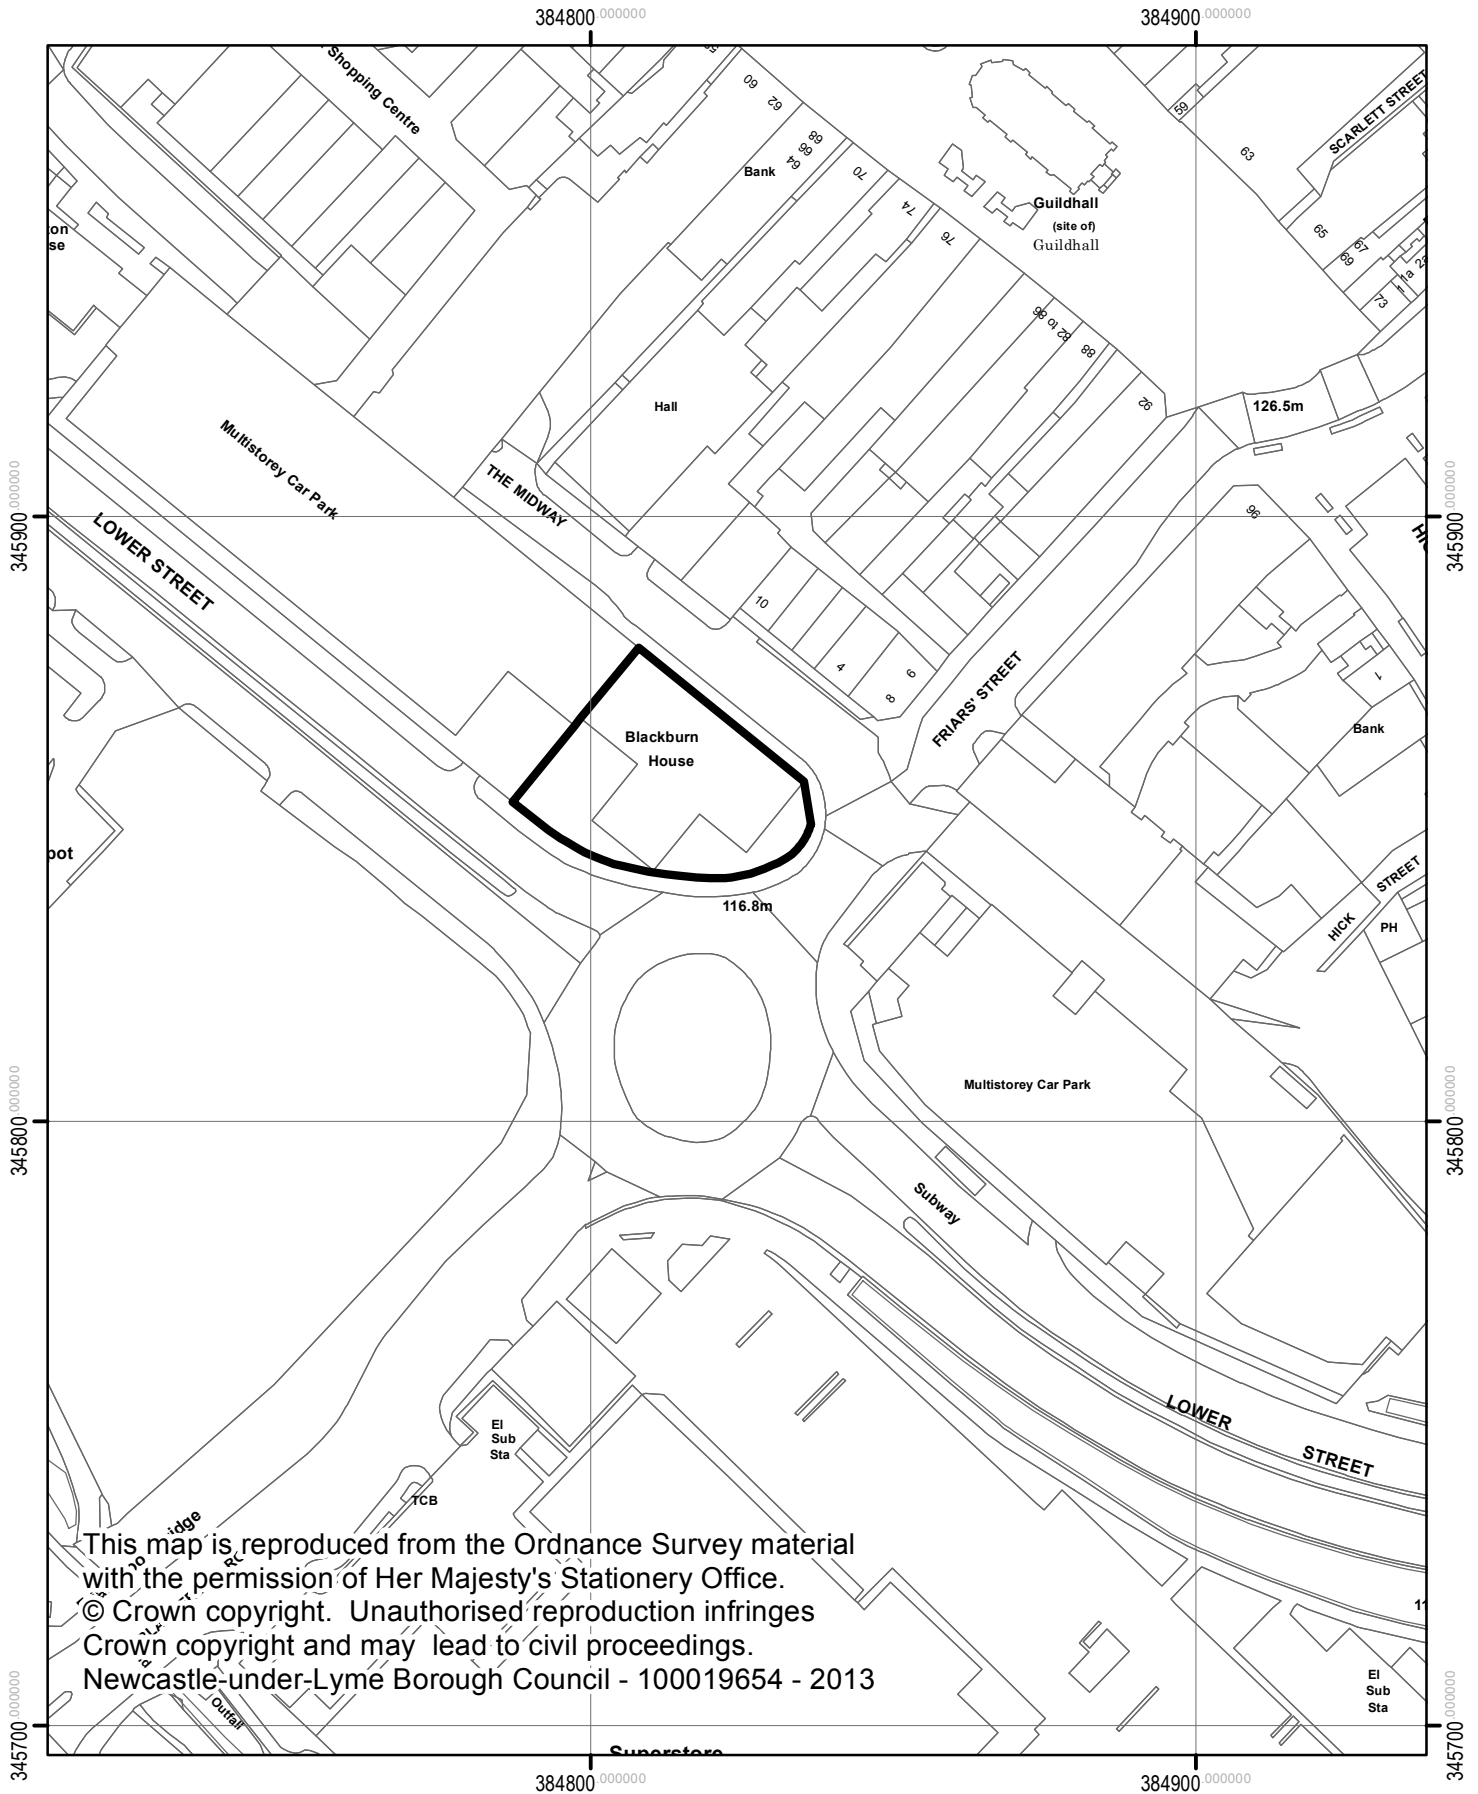

14/00779/FUL
Blackburn House, The Midway
Newcastle Under Lyme ST5 1LD

NEWCASTLE UNDER LYME
BOROUGH COUNCIL

This map is reproduced from the Ordnance Survey material with the permission of Her Majesty's Stationery Office.
© Crown copyright. Unauthorised reproduction infringes Crown copyright and may lead to civil proceedings.
Newcastle-under-Lyme Borough Council - 100019654 - 2013